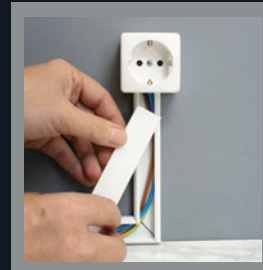

**SUPER-
FAST
BONDING**

**SETS IN 20
MINUTES**

**FOR SMOOTH
SURFACES**

**THIN LAYER –
LOW CONSUMPTION**